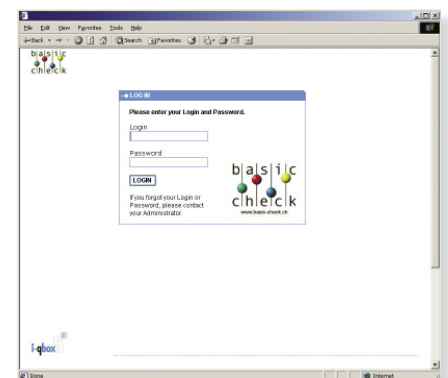

basic-check Schweiz i-qbox e-Testing and LMS

The association basic-check Schweiz offers a standardized procedure for predetermining skills and talents and thus provides assistance in the trainee selection process. When performing the so-called "basic check", the i-qbox e-Testing tool offers the following support:

- Creation and administration of test questions
- Creation and administration of tests
- Web-based performance of basic checks (irrespective of time and place)
- Immediate analysis of test results including the calculation of quality criteria
- Immediate generation of a personal basic check evaluation/certificate

The evaluation forms the basis for location recommendations for students and companies offering trainee places. However, the basic check is no substitute for career counseling and other profession-specific tests.

Target group: Prospective trainees

Language: German, English, French

Medium: Internet

Simon Hausammann Busslinger,
Basic Check

«...Working with each of Comartis' employees has proved to be very respectful and inspiring. Comartis seems an exceptionally dynamic and at the same time effective company. To know Comartis AG is a valuable personal experience.»