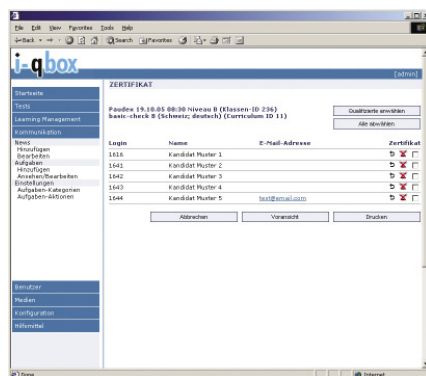

basic-check Schweiz i-qbox e-Testing and LMS

The association basic-check Schweiz offers a standardized procedure for predetermining skills and talents and thus provides assistance in the trainee selection process. When performing the so-called "basic check", the i-qbox e-Testing tool offers the following support:

- Creation and administration of test questions
- Creation and administration of tests
- Web-based performance of basic checks (irrespective of time and place)
- Immediate analysis of test results including the calculation of quality criteria
- Immediate generation of a personal basic check evaluation/certificate

The evaluation forms the basis for location recommendations for students and companies offering trainee places. However, the basic check is no substitute for career counseling and other profession-specific tests.

Target group: Prospective trainees

Language: German, English, French

Medium: Internet

Simon Hausammann Busslinger,
Basic Check

«...Working with each of Comartis' employees has proved to be very respectful and inspiring. Comartis seems an exceptionally dynamic and at the same time effective company. To know Comartis AG is a valuable personal experience.»