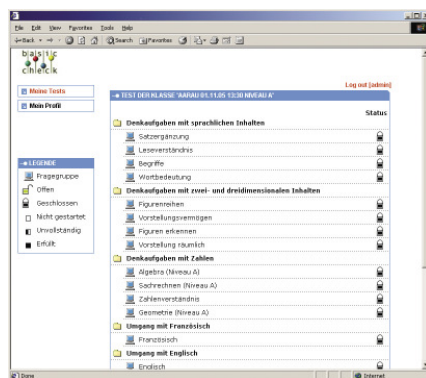

basic-check Schweiz i-qbox e-Testing and LMS

The association basic-check Schweiz offers a standardized procedure for predetermining skills and talents and thus provides assistance in the trainee selection process. When performing the so-called "basic check", the i-qbox e-Testing tool offers the following support:

- Creation and administration of test questions
- Creation and administration of tests
- Web-based performance of basic checks (irrespective of time and place)
- Immediate analysis of test results including the calculation of quality criteria
- Immediate generation of a personal basic check evaluation/certificate

The evaluation forms the basis for location recommendations for students and companies offering trainee places. However, the basic check is no substitute for career counseling and other profession-specific tests.

Target group: Prospective trainees

Language: German, English, French

Medium: Internet

Simon Hausammann Busslinger,
Basic Check

«...Working with each of Comartis' employees has proved to be very respectful and inspiring. Comartis seems an exceptionally dynamic and at the same time effective company. To know Comartis AG is a valuable personal experience.»